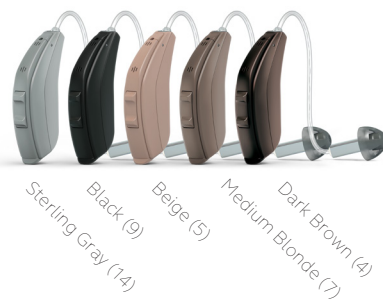

Color chart

ReSound LiNX²™ and ReSound LiNX™ RIE and BTE

ReSound ENZO²™ and ReSound ENZO™ BTE

ReSound Custom Models

ReSound Enya™ RIE and BTE

ReSound Verso™ RIE and BTE

ReSound Magna™ Super Power BTE

(#) Color keychain reference

* Available in ReSound LiNX² and ReSound ENZO²